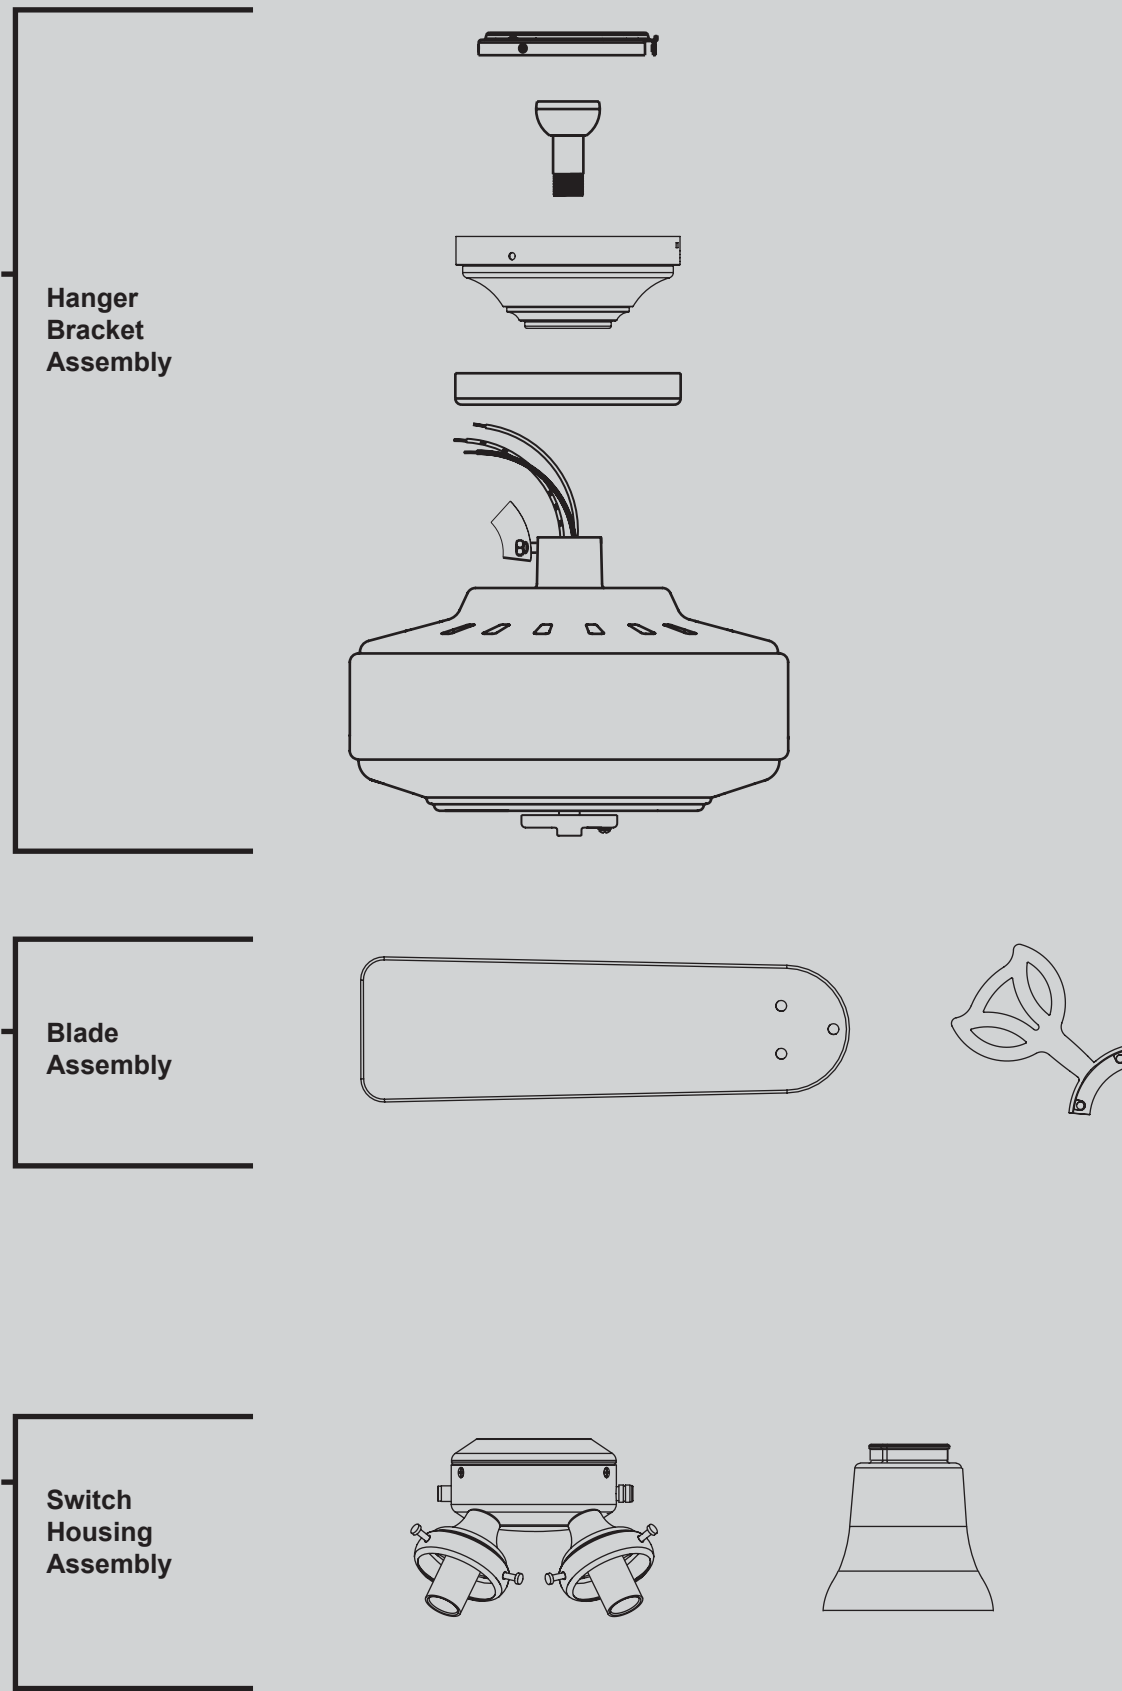

Hardware

(Drawn to Scale)

Fan Parts

(Not Drawn to Scale)

PARTS GUIDE

SINCE 1886

Using this Parts Guide, make sure all parts are included in the box.

If parts are missing, **DO NOT RETURN**

THIS ITEM TO THE STORE, call 888-830-1326 for assistance.

THIS PARTS GUIDE IS FOR REFERENCE ONLY.

REFER TO THE INSTALLATION MANUAL FOR FULL ASSEMBLY INSTRUCTIONS.

Parts List	Model #	20433	20432
	Asm. Dwg. #	98087-01	98087-02
	Finish	Brushed Nickel	New Bronze
Item Name	Qty	Part #	Part #
* Hanging System Kit		96759-09	96759-30
Ceiling Plate			
Canopy			
Canopy Trim Ring			
Hanger Ball / Downrod Assembly			
Setscrew			
Low Profile Washer			
Canopy Screw			
Wood Screw			
Flat Washer			
Mounting Isolator			
* Locking Screw			
Switch/Housing Assembly	1	96947-09	96947-30
Blade Iron Set	1	92803-07	92803-07
Blade Set	1	76238-53	76238-54
Screw, Blade Iron Armature	11	63755-05	63755-05
Hardware Kit	1	98087-00-860	98087-01-860
Blade Grommet			
Blade Assembly Screw			
Screw, Machine, 6-32			
Wire Connector			
Screw, Switch Housing Assembly			
Balancing Kit	1	07570-03	07570-03
Cap, Switch Housing	1	73853-01	73853-01
Button Plug	1	73854-01	73854-01
Pull Chain	2	63756-05	63756-05
Globe/Shade	1	77770-03	77770-02